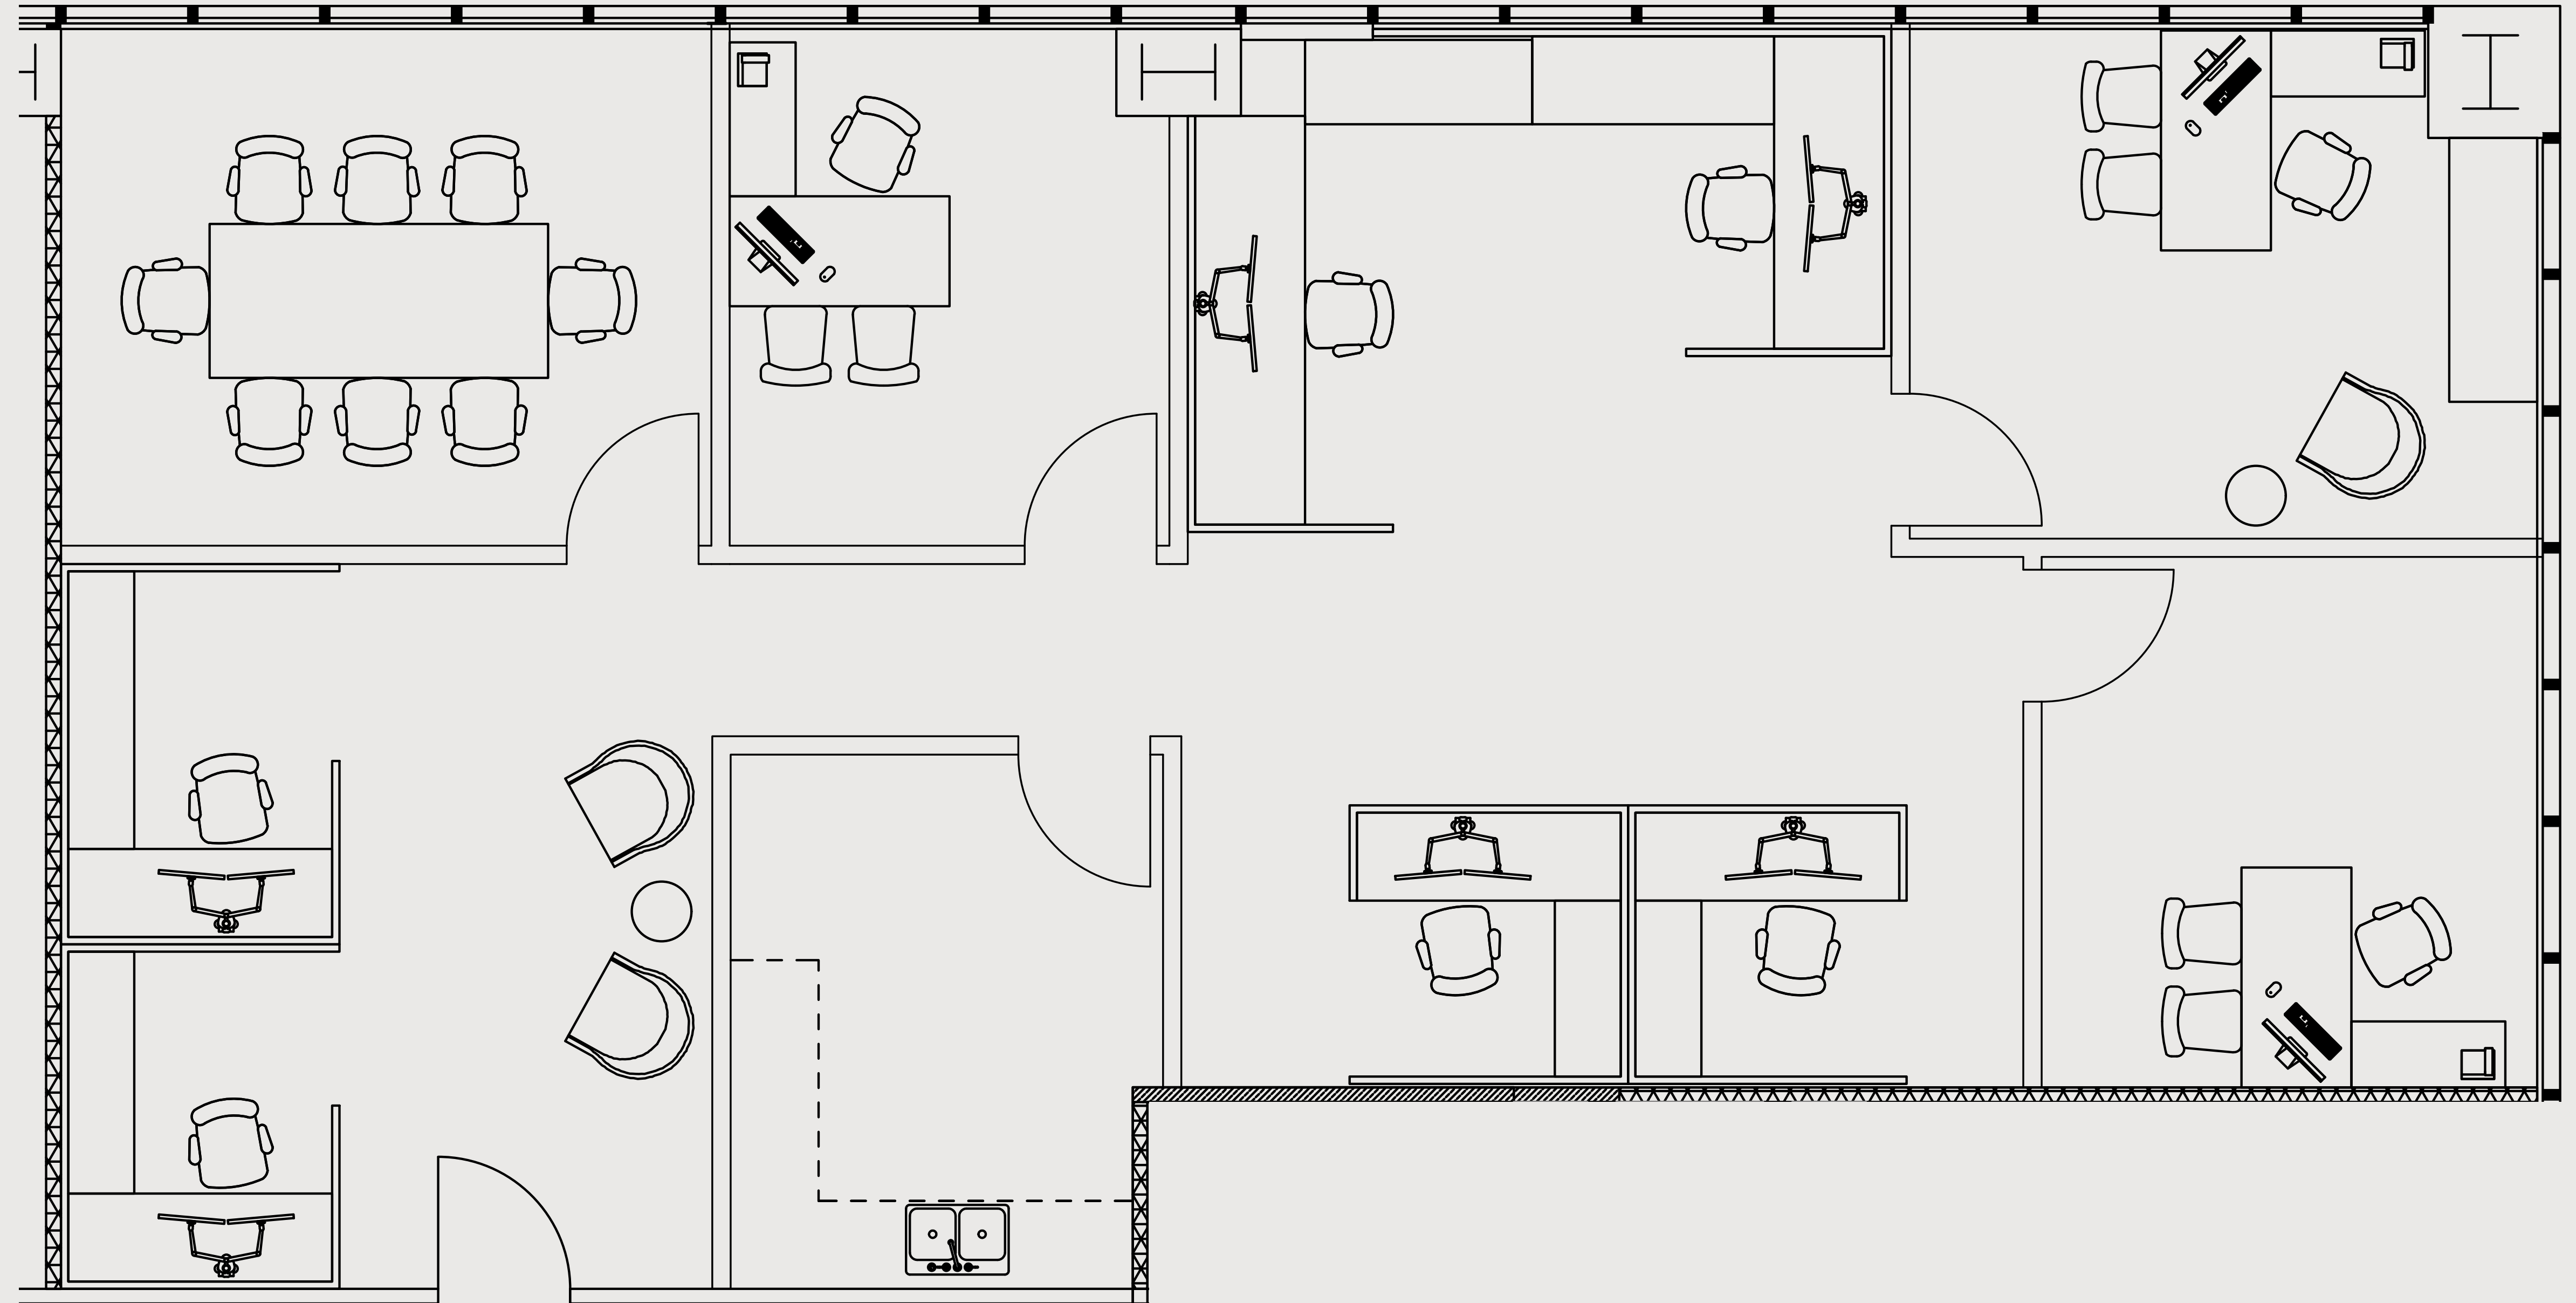

SUITE: 820

RSF: 1,893

AS-BUILT CONFIGURATION

OFFICES.....	3
RECEPTION.....	1
CONFERENCE ROOMS.....	1
KITCHEN.....	1
OPEN WORK AREA.....	+/- 6

Not to scale, furniture and appliances not included

KEY PLAN

For leasing information please contact:
USALEASING@ONNI.COM
(213) 629-2041