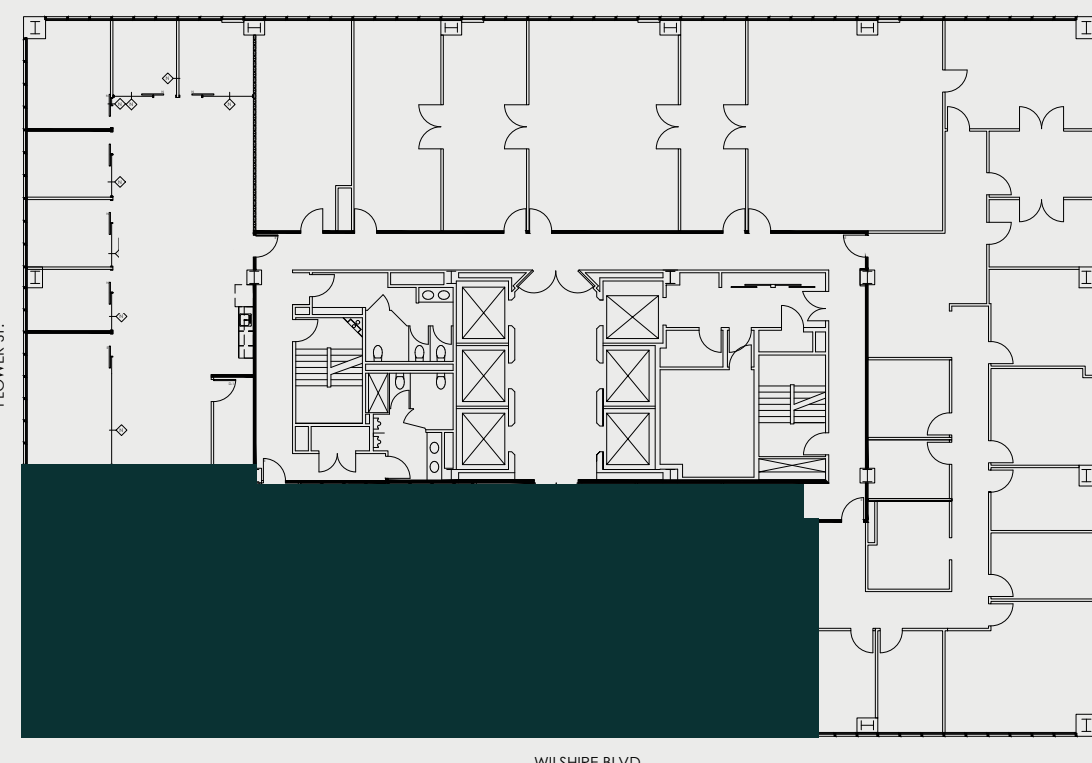

SUITE: 400

RSF: 4,806

AS-BUILT CONFIGURATION

- OFFICES..... 8
- RECEPTION..... 1
- CONFERENCE ROOMS..... 2
- KITCHEN..... 1
- OPEN WORK AREA..... +/- 6

KEY PLAN:

*Not to scale, furniture and appliances not included*