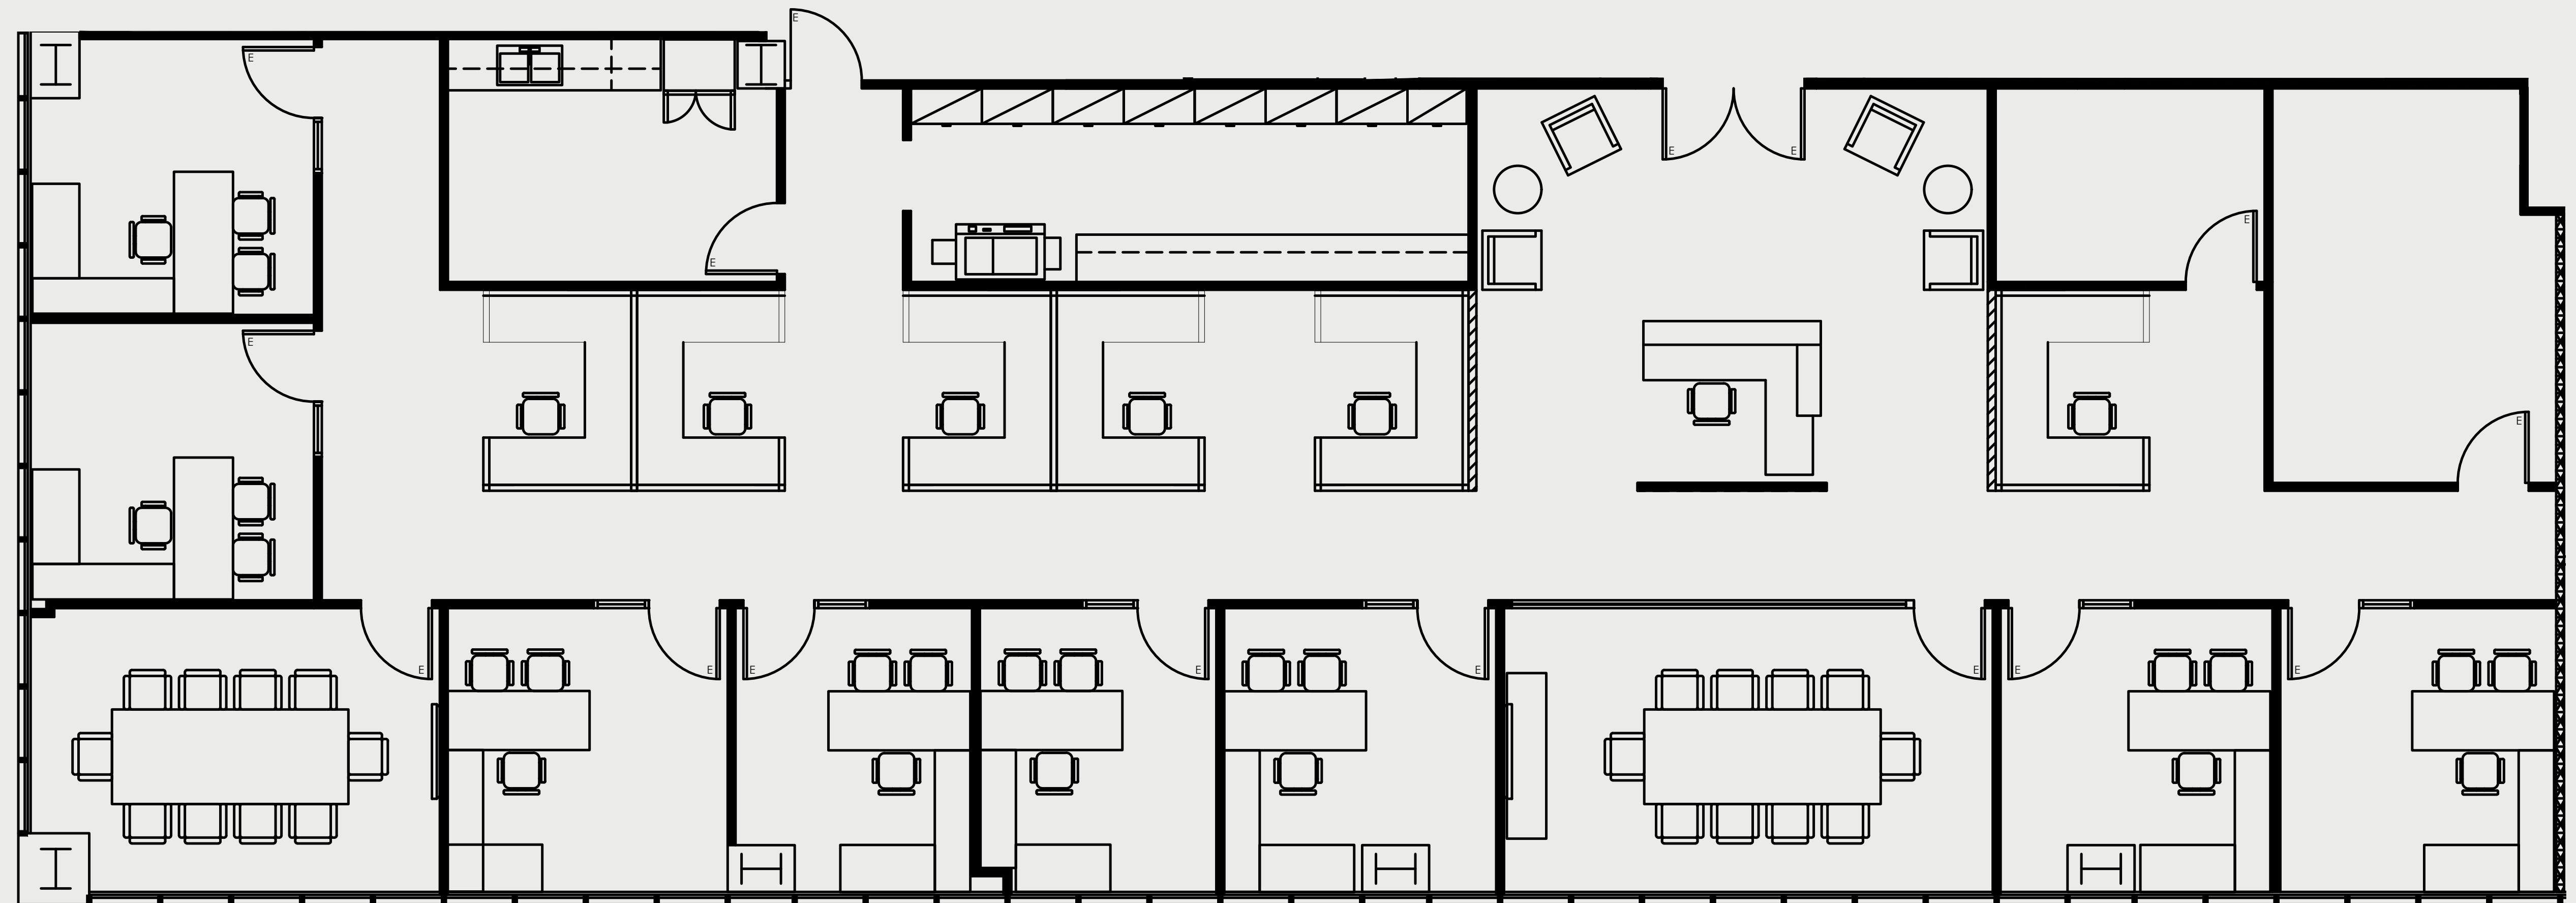

SUITE: 400

RSF: 4,806

AS-BUILT CONFIGURATION

- OFFICES..... 8
- RECEPTION..... 1
- CONFERENCE ROOMS..... 2
- KITCHEN..... 1
- OPEN WORK AREA..... +/- 6

KEY PLAN:

*Not to scale, furniture and appliances not included*