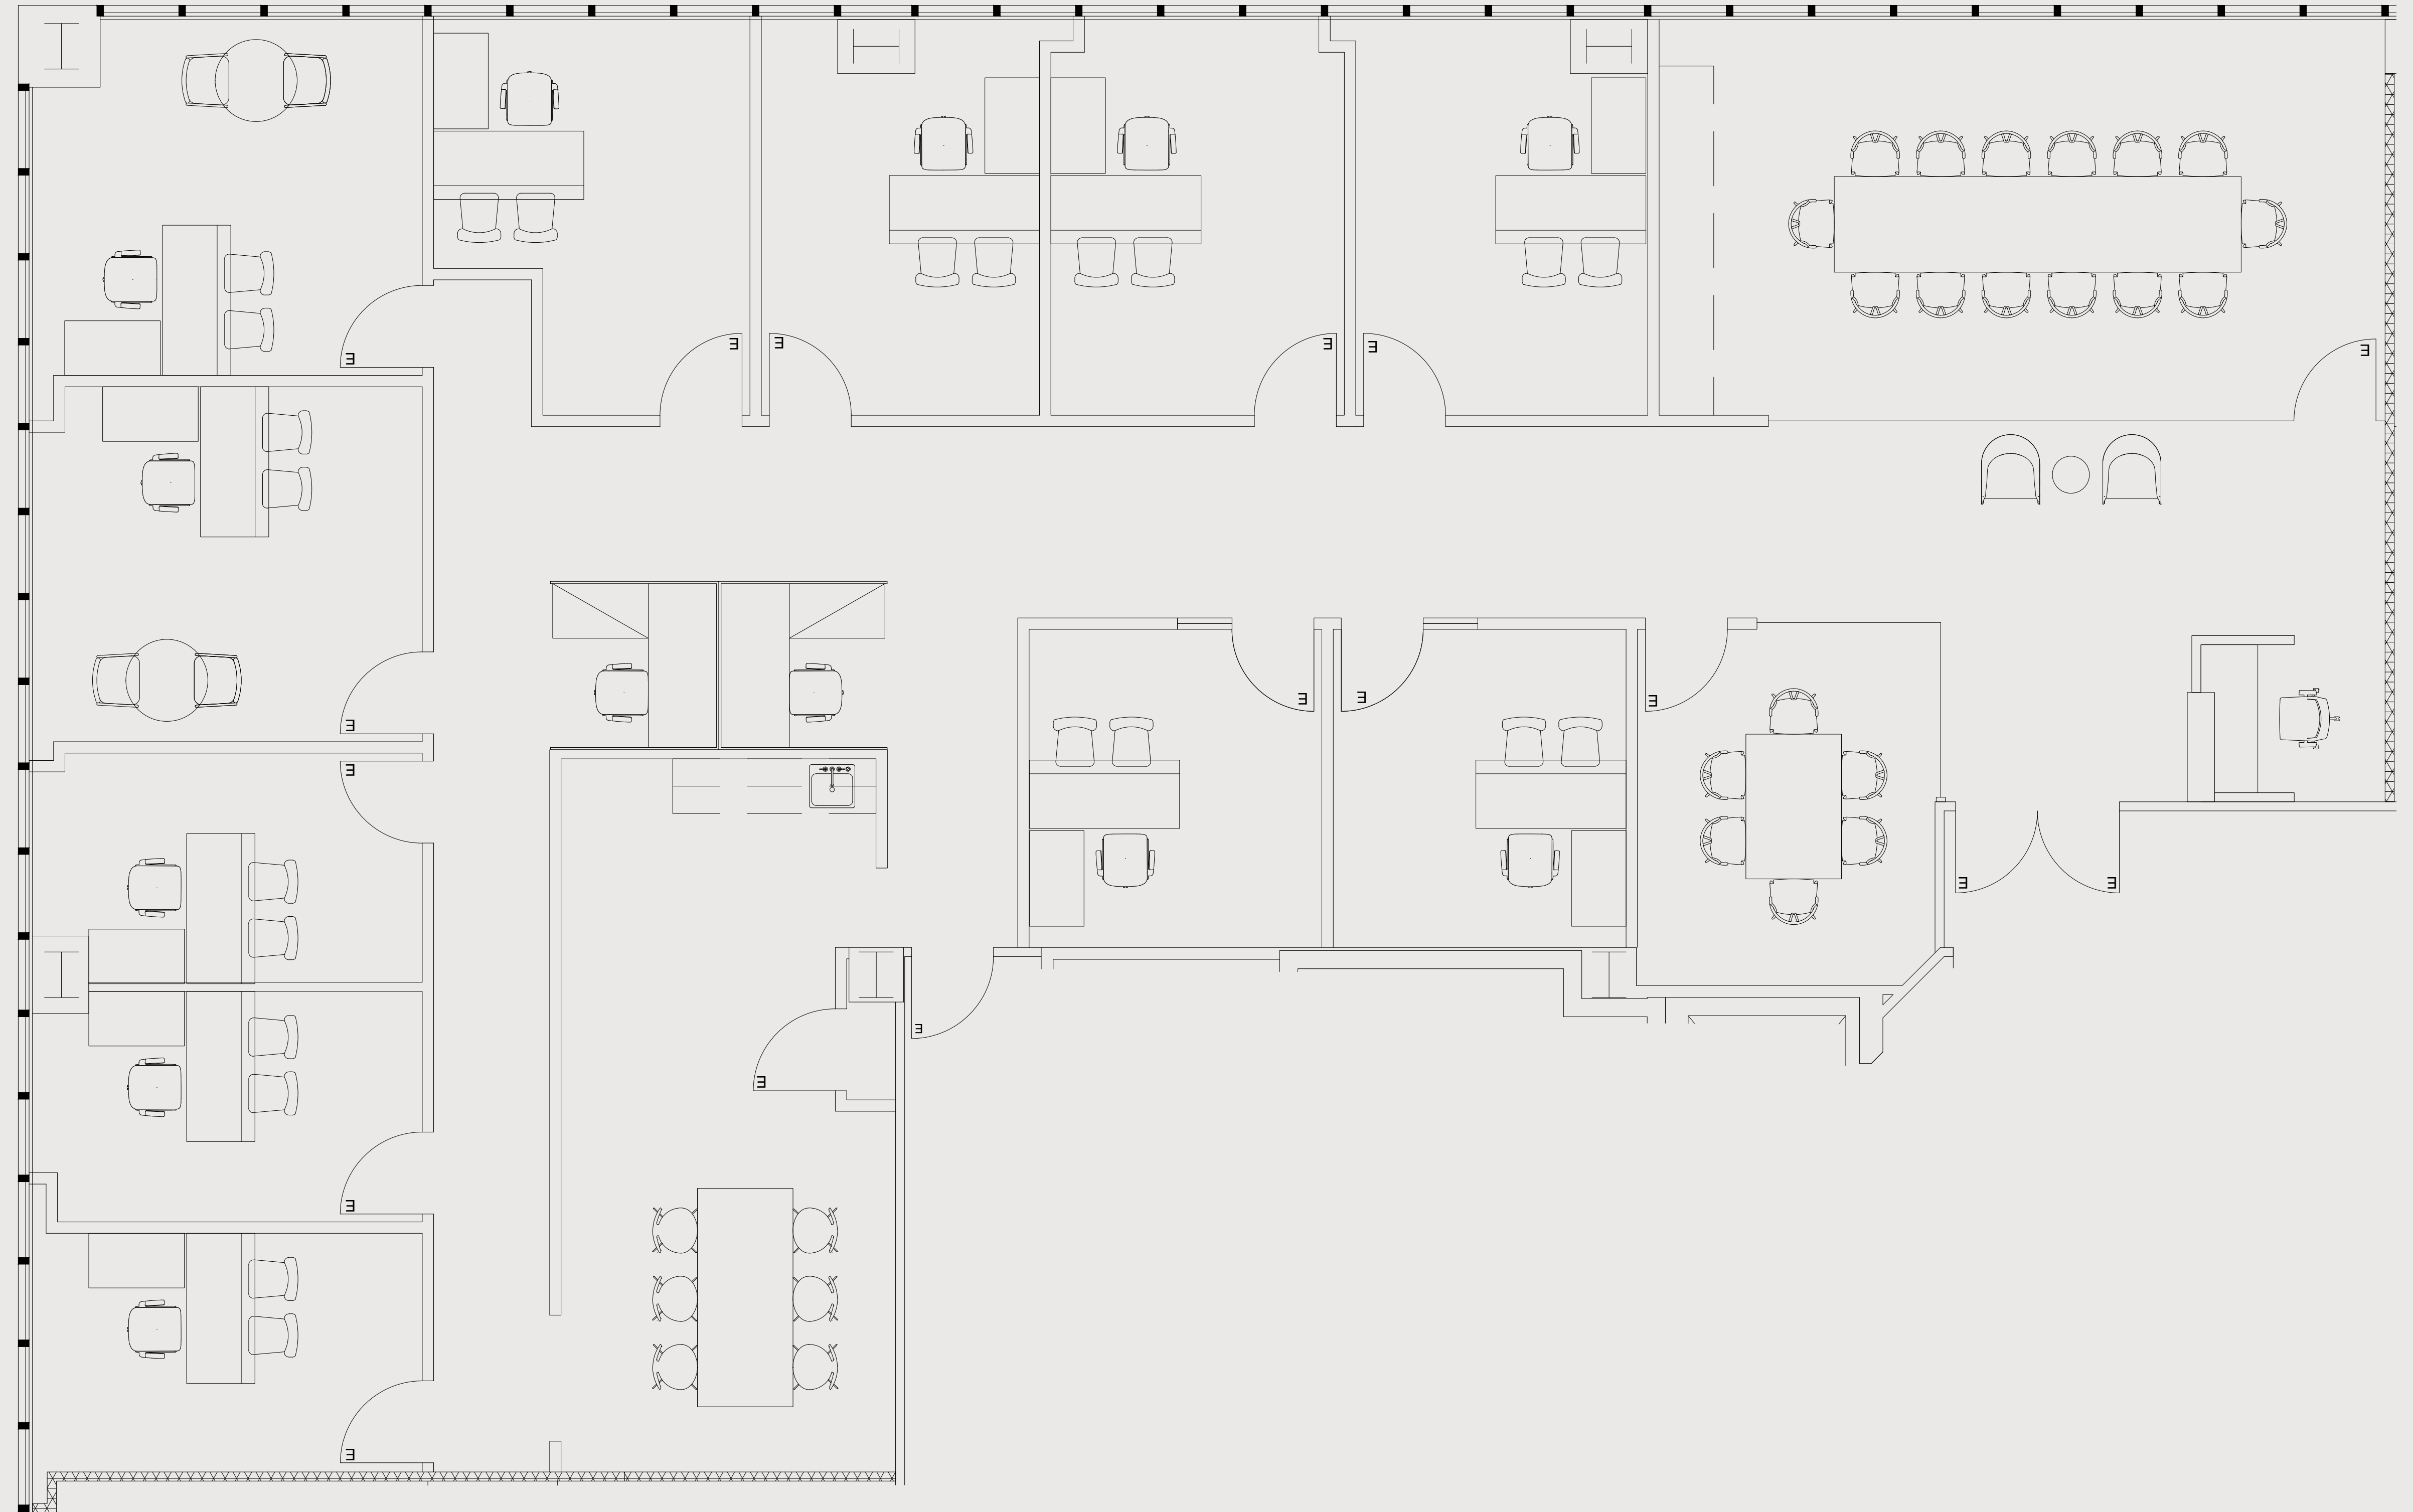

SUITE: 1400

RSF: 4,646

EIGHTHUNDREDWILSHIRE

AS-BUILT CONFIGURATION

OFFICES.....	12
RECEPTION.....	1
CONFERENCE ROOMS.....	1
KITCHEN.....	1
OPEN WORK AREA.....	+/- 2

Not to scale, furniture and appliances not included

KEY PLAN

For leasing information please contact:
Andrew Tashjian
213.955.5148 andrew.tashjian@cushwake.com